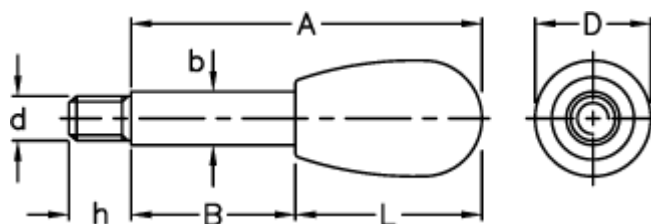

Data Sheet

Article number: 2304005024

Description: E+G Lever arm
BL.668/12x180

Measures

A = 180

b = 12

B = 138

D = 26

d 6g = M10

h = 14

L = 42